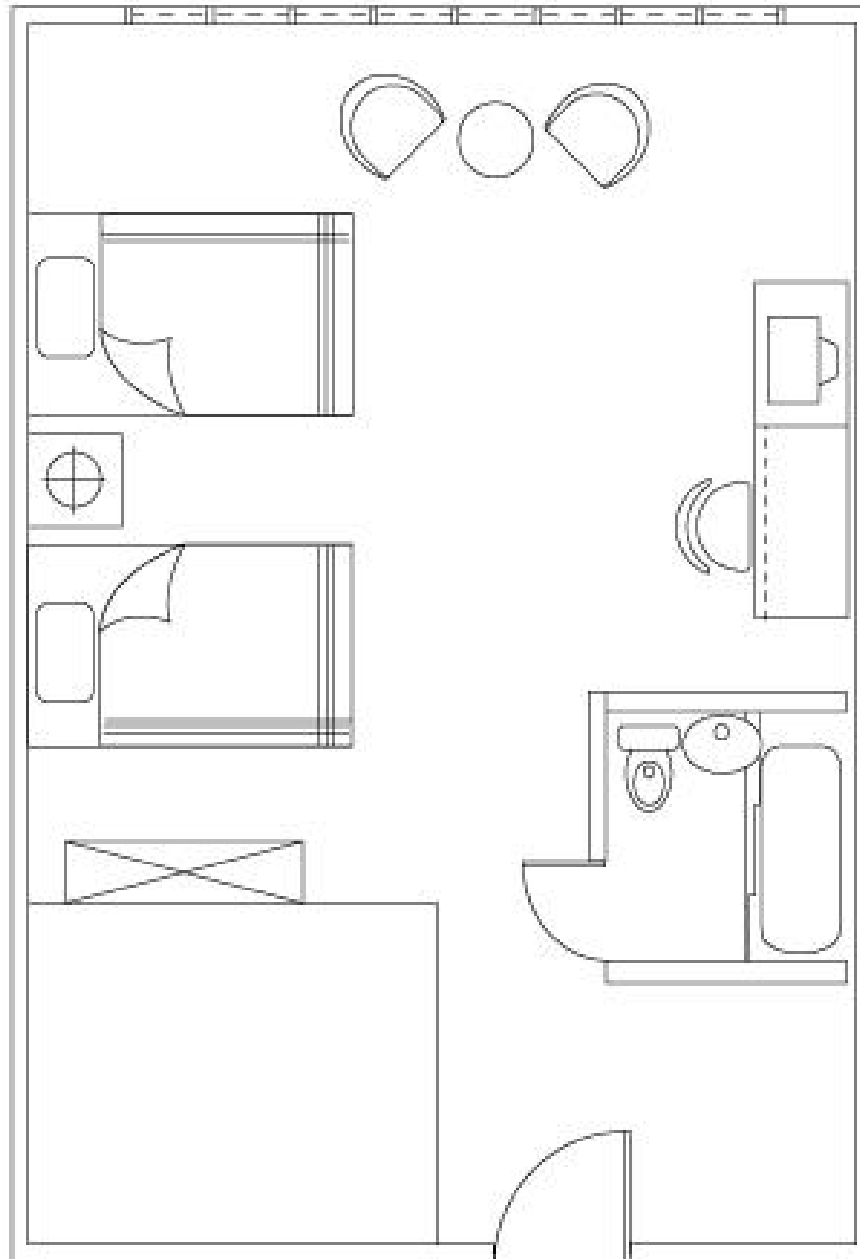

# DELUXE ROOM

## Deluxe Room

- 17 units • 25-30 Sq.m
- Twin or King-sized bed with either bath tub or standing shower.