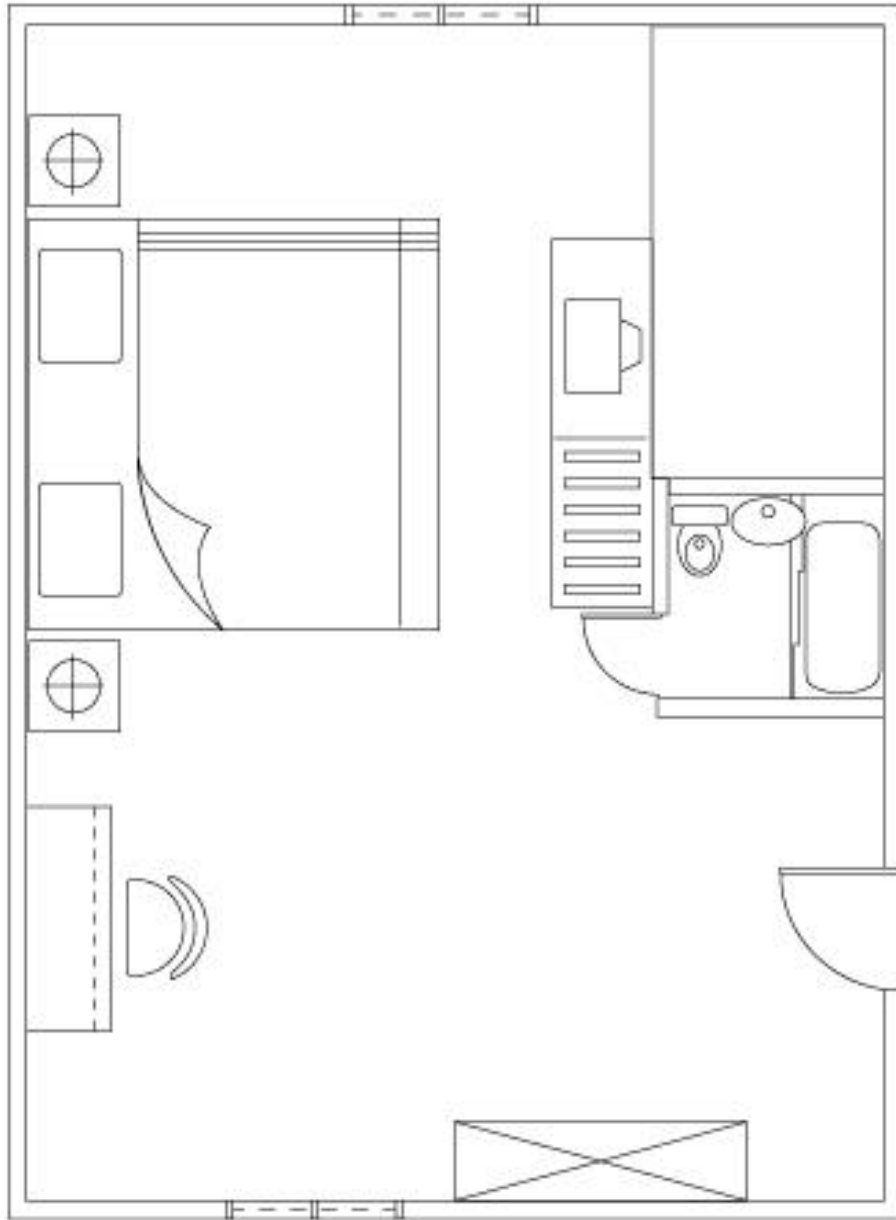

STUDIO ROOM

Studio Room

- 20 units • 15-18 Sq.m
- Queen-size bedding with standing shower. Suitable for single occupancy.